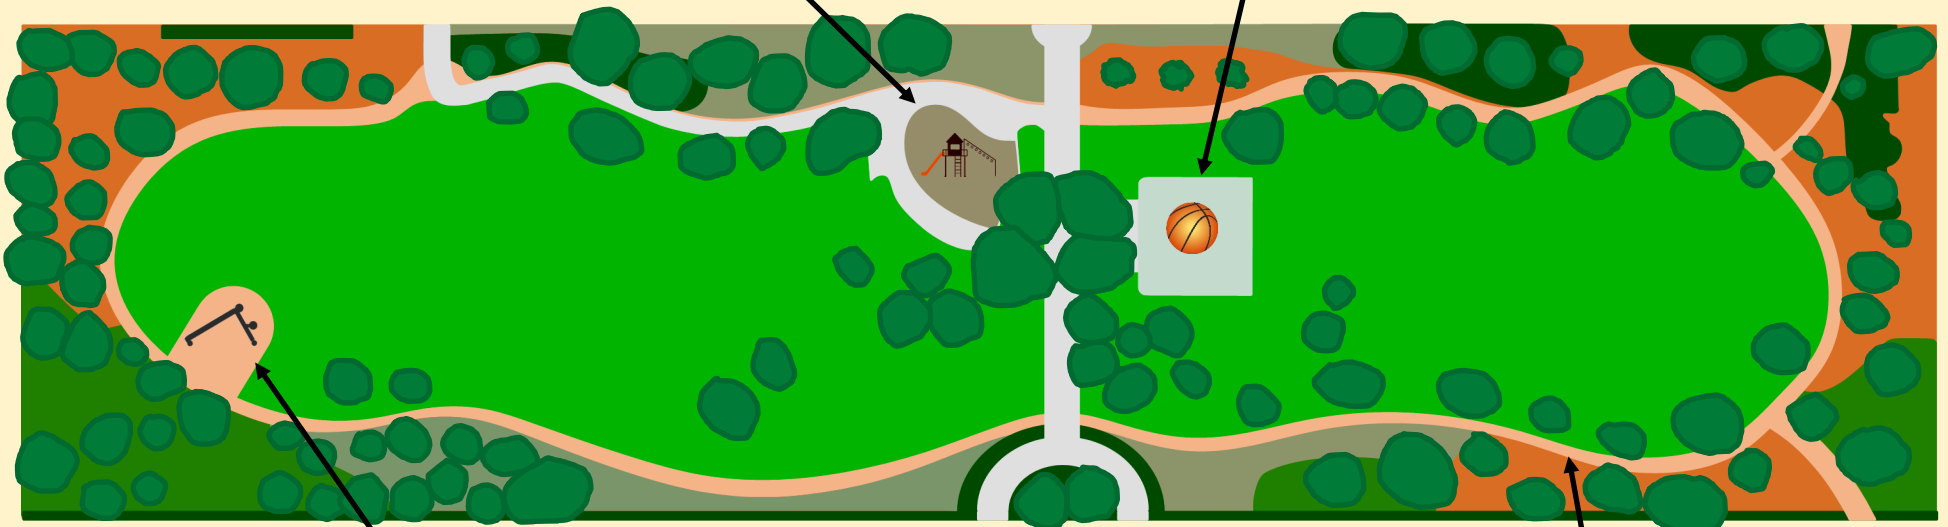

# Lincoln Park

1215 First St., Simi Valley, CA 93065

Kids Play Area

1/2 Basketball Court

Adult Fitness Area

First St.

Walkway loop =  
A little over 1/3 of a mile.

The depiction of the park is an artistic representation and may not be to scale. This rendering is intended to be used as a general reference.